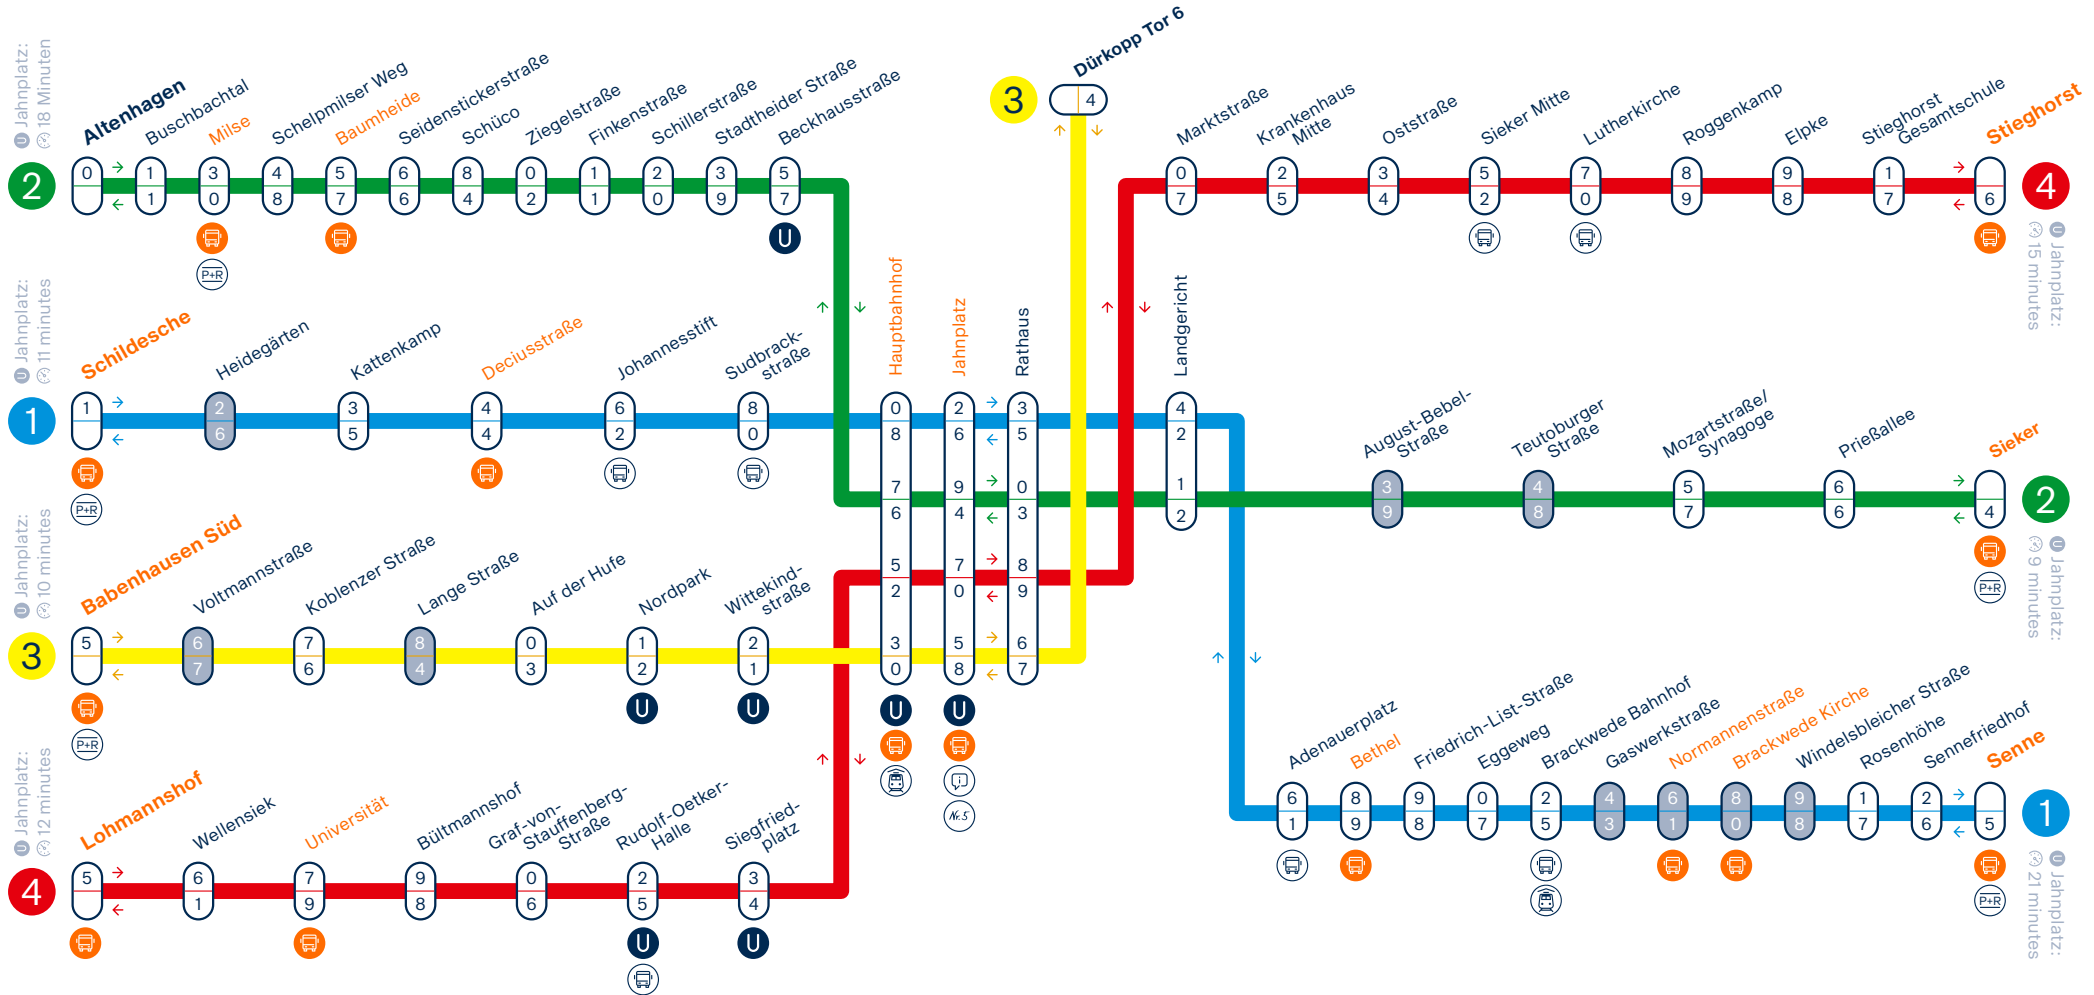

Your tram lines

Every 10 minutes during daytime

- ▶ tram-stops including departure times
- ▶ important connections from tram to bus

valid from
17.10.2022

Your tram lines · every 10 minutes during daytime · your departure times

Your tram lines

- 1** Schildesche – HBF – Jahnplatz – Bethel – Brackwede – Senne
- 2** Altenhagen – Milse – HBF – Jahnplatz – Sieker
- 3** Babenhausen Süd – HBF – Jahnplatz – Dürkopp Tor 6
- 4** Lohmannshof – Universität – HBF – Jahnplatz – Stieghorst

The specified departure times are valid in tram network:
 ▶ Monday to Friday approx. 6.00 am to 7.00 pm
 ▶ Saturday approx. 11.00 am to 8.00 pm

Jahnplatz: journey time from Jahnplatz respective terminus in minutes
 ⌚ 18 minutes

Jahnplatz 5
33602 Bielefeld

Ⓚ Ⓜ Jahnplatz station

Opening hours

Monday to Friday: 9.00 am to 6.00 pm
Saturday: 10.00 am to 4.00 pm

ServiceCenter moBiel

in the Ⓚ Jahnplatz station
33602 Bielefeld

Opening hours