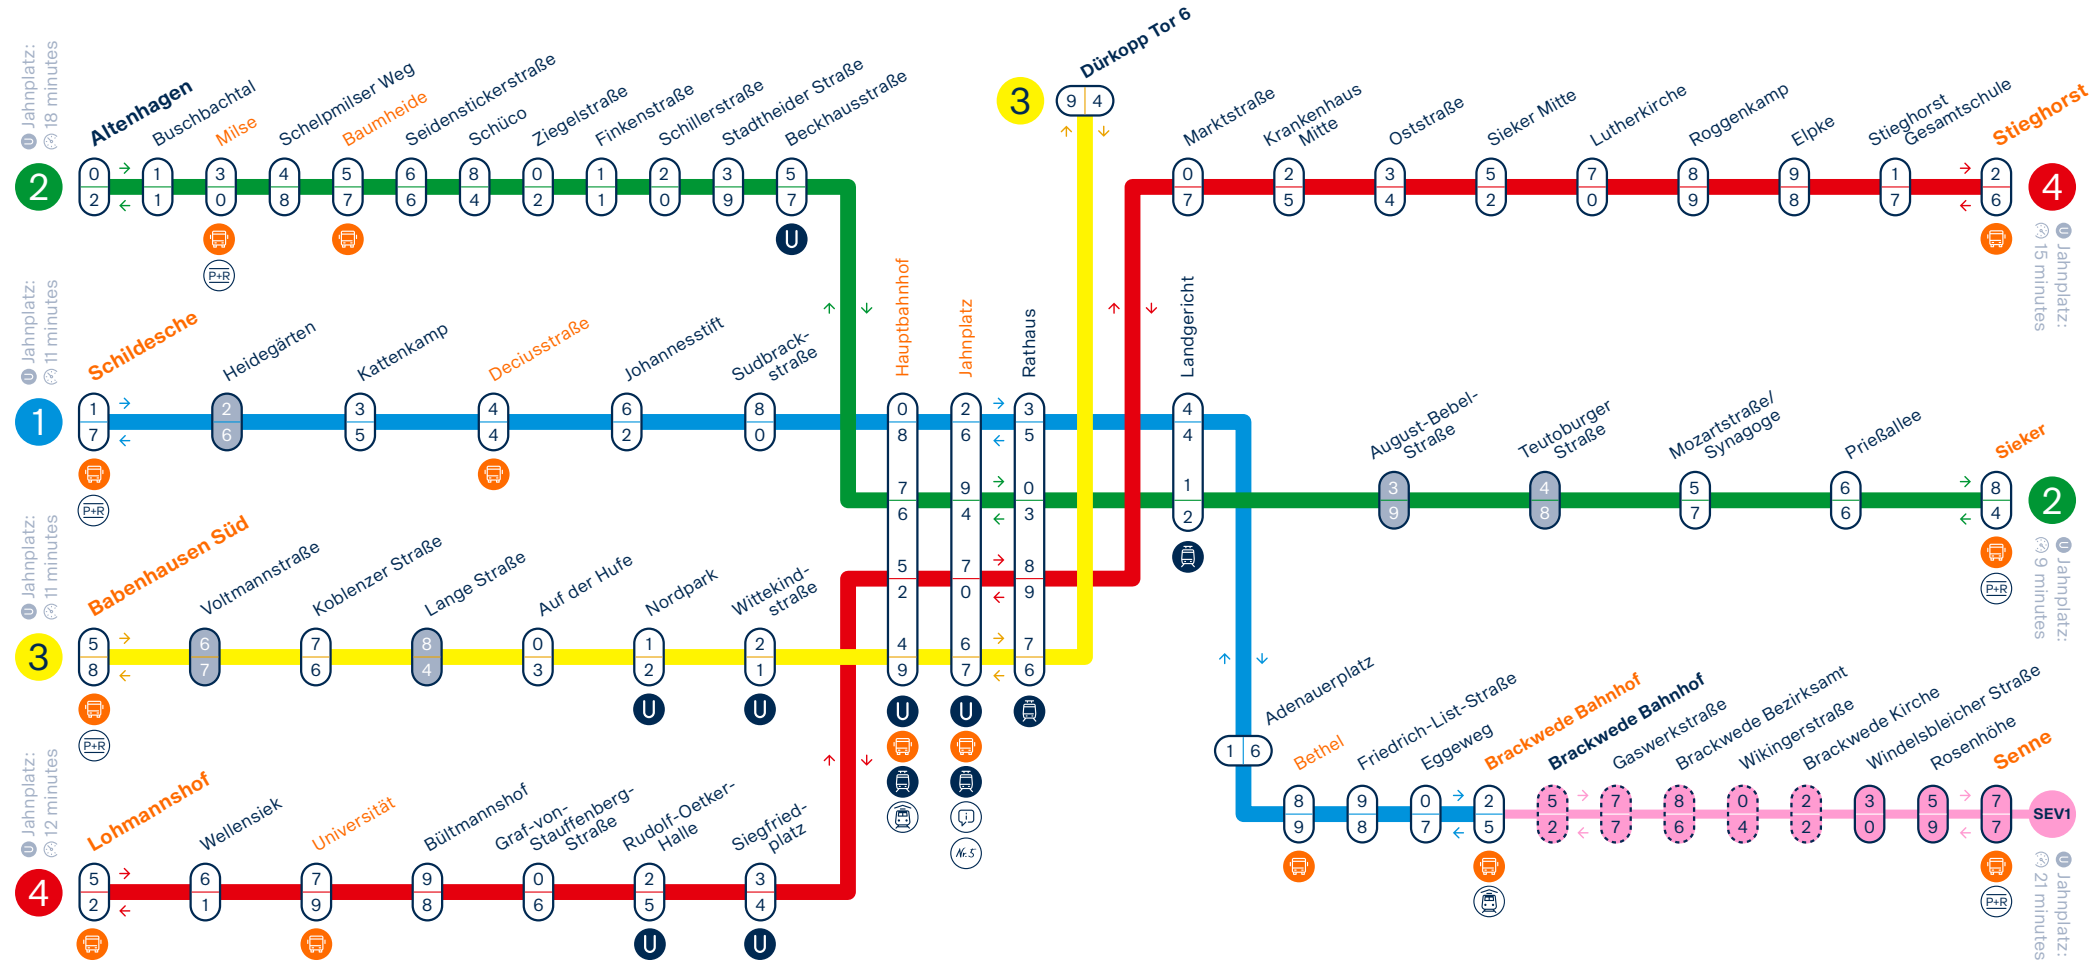

The bus frequency and departure times apply from Monday to Friday from 6:00 am to 8:00 pm

Together for a worth living Bielefeld

# Your tram lines · every 10 minutes by day (Mon-Sat) · departure times

**Jahnplatz:** journey time from Jahnplatz to terminal stop in minutes

Tram line departure times apply:  
 Mon.–Fri. from 6:00 am bis 8:00 pm  
 Sat. from 10:00 am bis 8:00 pm

**8** Tram leaves every 10 minutes, e.g. at 7.08 am, 7.18 am, 7.28 am in announced direction

The bus frequency and departure times apply from Monday to Friday from 6:00 am to 8:00 pm